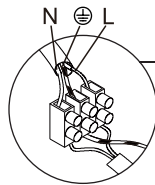

## SPECIFICATIONS

- **Material:** Aluminium
- **Light Source:** 1x GU10 LED 15W MAX
- **Ingress Protection:** IP20 Protection against entry of solid objects greater than 12mm in diameter.

## INSTALLATION INSTRUCTIONS

Electrical products can cause death, injury, or property damage. Maintenance and installation should only be carried out by a professional electrician.

- Ensure the main supply is switched off before connecting to electricity.