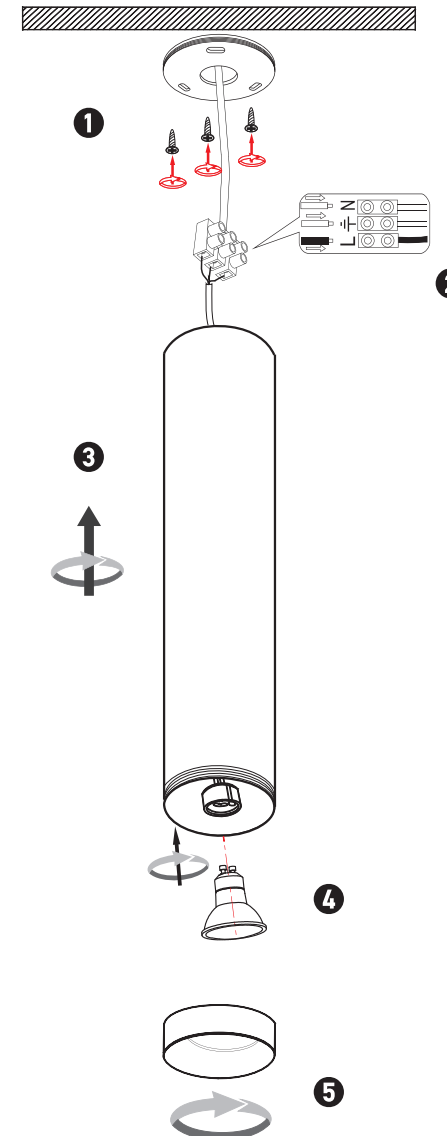

## SPECIFICATIONS

- **Material:** Aluminium
- **Light Source:** 1x GU10 LED 15W MAX
- **Ingress Protection:** IP20 Protection against entry of solid objects greater than 12mm in diameter.

## INSTALLATION INSTRUCTIONS

Electrical products can cause death, injury, or property damage. Maintenance and installation should only be carried out by a professional electrician.

- Ensure the main supply is switched off before connecting to electricity.

### Connecting the Terminal Block

Connect main supply (**brown - Live, blue - Neutral**) into terminal block making sure all connections are tight.