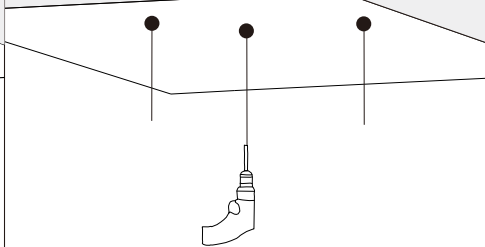

Azzardo®

LIGHTING

NAME: ANTONIO TOP 41 CCT CO + REMOTE CONTROL
NAME: ANTONIO TOP 41 CCT BK + REMOTE CONTROL
NAME: ANTONIO TOP 41 CCT GO + REMOTE CONTROL

ITEM NO: AZ5068
ITEM NO: AZ5069
ITEM NO: AZ5070

①

②

③