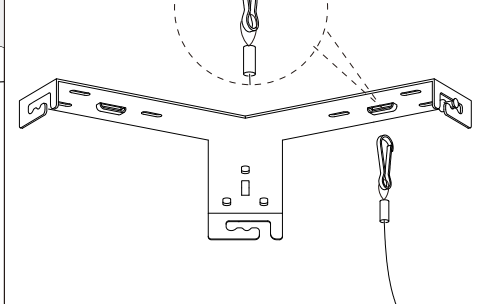

Azzardo®

LIGHTING

NAME: ANTONIO TOP 41 CCT CO + REMOTE CONTROL
NAME: ANTONIO TOP 41 CCT BK + REMOTE CONTROL
NAME: ANTONIO TOP 41 CCT GO + REMOTE CONTROL

ITEM NO: AZ5068
ITEM NO: AZ5069
ITEM NO: AZ5070

①

②

③

④

⑤

⑥

⑦

⑧