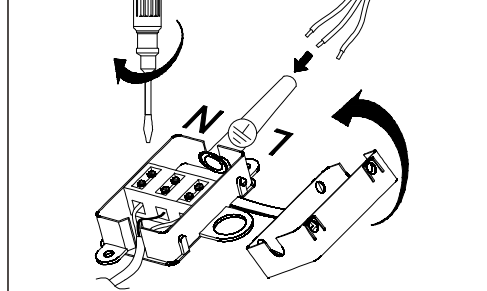

Azzardo®

LIGHTING

NAME: ANTONIO TOP 41 CCT CO + REMOTE CONTROL
NAME: ANTONIO TOP 41 CCT BK + REMOTE CONTROL
NAME: ANTONIO TOP 41 CCT GO + REMOTE CONTROL

ITEM NO: AZ5068
ITEM NO: AZ5069
ITEM NO: AZ5070

①

②

③

④

⑤

⑥

⑦

⑧