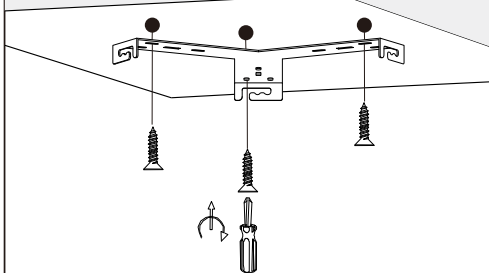

Azzardo®

LIGHTING

NAME: ANTONIO TOP 41 CCT CO + REMOTE CONTROL
NAME: ANTONIO TOP 41 CCT BK + REMOTE CONTROL
NAME: ANTONIO TOP 41 CCT GO + REMOTE CONTROL

ITEM NO: AZ5068
ITEM NO: AZ5069
ITEM NO: AZ5070

①

②

③

④

⑤

⑥

⑦

⑧