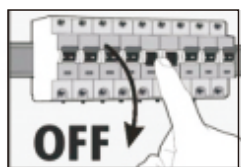

Azzardo®

LIGHTING

NAME: ANTONIO TOP 41 CCT CO + REMOTE CONTROL
NAME: ANTONIO TOP 41 CCT BK + REMOTE CONTROL
NAME: ANTONIO TOP 41 CCT GO + REMOTE CONTROL

ITEM NO: AZ5068
ITEM NO: AZ5069
ITEM NO: AZ5070

①

②

③