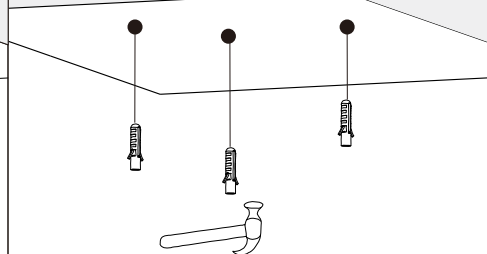

Azzardo®

LIGHTING

NAME: ANTONIO TOP 41 CCT CO + REMOTE CONTROL
NAME: ANTONIO TOP 41 CCT BK + REMOTE CONTROL
NAME: ANTONIO TOP 41 CCT GO + REMOTE CONTROL

ITEM NO: AZ5068
ITEM NO: AZ5069
ITEM NO: AZ5070

①

②

③