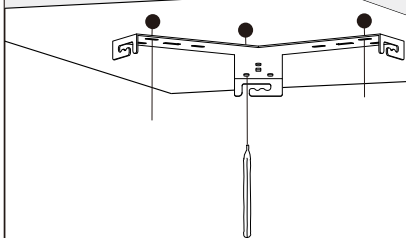

Azzardo®

LIGHTING

NAME: ANTONIO TOP 41 CCT CO + REMOTE CONTROL
NAME: ANTONIO TOP 41 CCT BK + REMOTE CONTROL
NAME: ANTONIO TOP 41 CCT GO + REMOTE CONTROL

ITEM NO: AZ5068
ITEM NO: AZ5069
ITEM NO: AZ5070

①

②

③